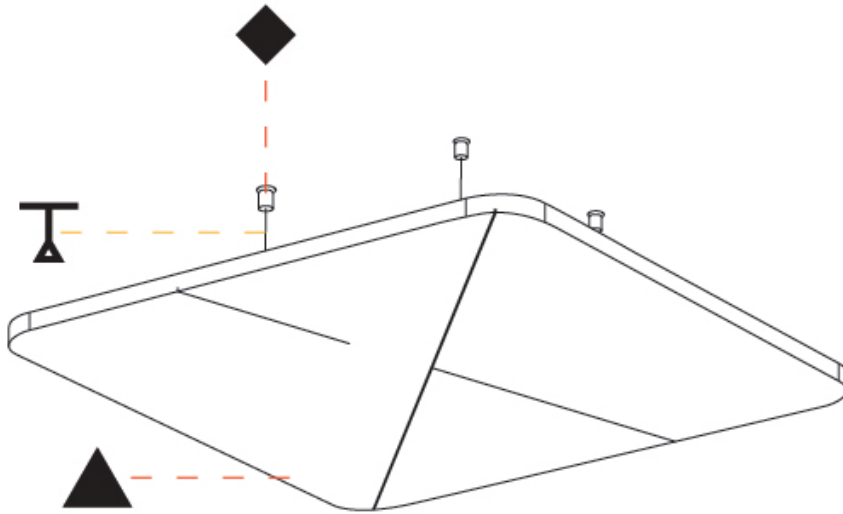

QUANTUM ACOUSTIC PANEL SUSPENSION

A300707-

PROJECT

TYPE

SPECIFIER

QUANTITY

DATE

A