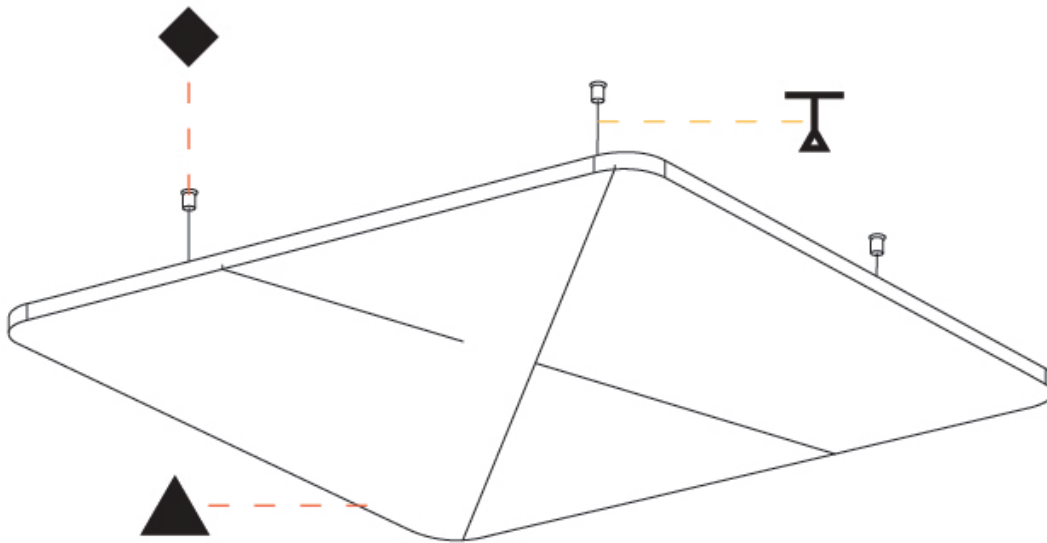

QUANTUM ACOUSTIC PANEL SUSPENSION

A300708-

PROJECT	_____
TYPE	_____
SPECIFIER	_____
QUANTITY	_____
DATE	_____

A