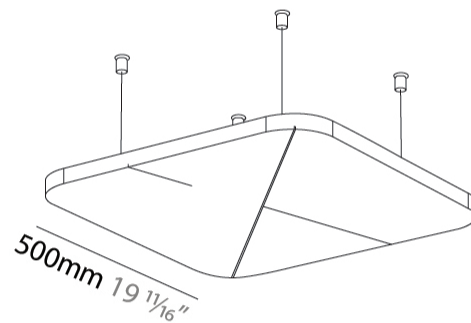

PROJECT	_____
TYPE	_____
SPECIFIER	_____
QUANTITY	_____
DATE	_____

QUANTUM ACOUSTIC PANEL SUSPENSION

A300706-

base number	Finishes (Diamond)	Finish Options	Cable Length

1. To build a product code in our configurator select the specify button on the base model # product page
2. To build a manual product code on this datasheet choose from the options listed below in blue font and add the suffix to the base model #

GENERAL

Series: Quantum Acoustic Panel
Brand: Prolicht
Division: Architectural
Mounting Type: Suspension
Mounting Location: Ceiling
Subcategory: Acoustic

PHYSICAL

Shape: Round
Length (mm): 500
Length (in): 19 11/16
Width (mm): 500
Width (in): 19 11/16
Height (mm): 24
Height (in): 15/16

Fixture Finish: [ANC / ASH / BNA / BTC / BZE / CEL / EGG / EVG / FOG / FOS / FST / FUA / IRI / IRO / KHA / LIC / LIM / MER / MSN / MUS / ONX / PEA / PLU / POL / PPY / RAY / ROY / RST / STE / SWD / TAN / TAU](#)

Holder Finish: [SSR / BKV / CWI / CRY / HAB / LAG / UFT / ITA / RUA / RUR / MIC / FTG / MYG / TWT / LOD / PUS / FRO / FUP / KIA / POP / BLS / SPG / MEY / GOH / GUM / CHC / COM / ABZ / JAG](#)

Fixture Material: Aluminum
[Cable Details: 2000mm / 6000mm Transparent Cable](#)

ELECTRICAL

LED

OPTICAL

RATINGS AND CERTIFICATIONS

Certified By: CSA Certified to UL and CSA Standards
IP rating: IP20